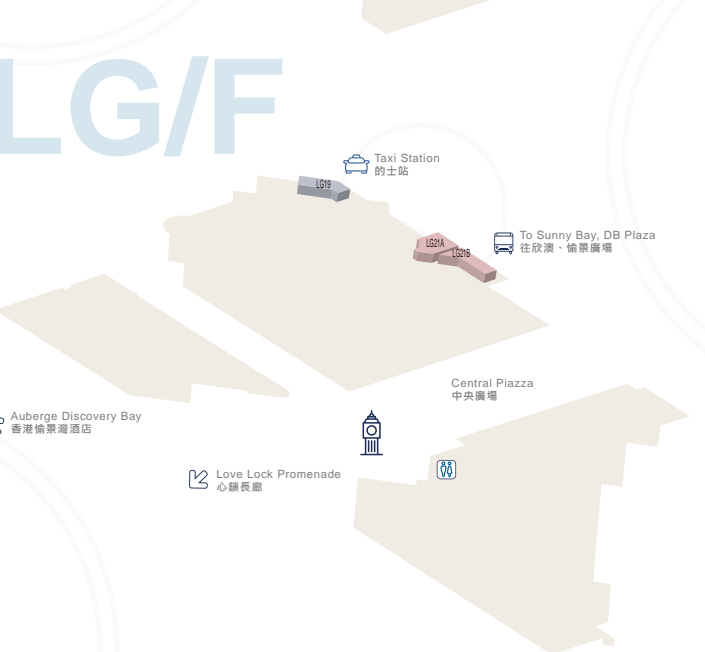

Entertainment 娛樂

G31	EpicLand 歷奇王國	2441 0098
104A	The Golf Bay	2856 5188

Education & Services 教育及服務

G13F	Afflatus Hair Workshop	2987 0283
G14	Centaline Property Agency Limited 中原地产	2869 8633
G06, G07, 103A & 104B	Discovery Bay International School 愉景灣國際學校	3962 1500
102	Discovery Mind Kindergarten and Discovery Mind International Play Centre (DB) 弘志幼稚園	2987 8088
Block 1	Discovery Montessori Academy 香港國際蒙特梭利學校	2812 9668
101	Discovery Montessori School 香港國際蒙特梭利學校	2987 1201
G13C	DSG Energy - Shell Gas Licensee	2435 8388
G16A & B	Land Master Property 利來物業	2987 6238
G16D	Pacific Estate 太平洋地產	2987 2928
G38	Pet Space Club	2788 1599
106	Guidepost Montessori Kindergarten	2185 6134

* Designated restaurants for Dine 'N Ride offer 可享免費交通優惠之指定餐廳
Accept Discovery Bay Cash Voucher 接受愉景灣現金券

DB North Plaza 愉景北商場

Attraction 熱門景點

1 DB Ice Rink
Put your skates on and make unforgettable memories on the ice.
穿上溜冰鞋，在白皚皚的冰雪上創造美妙回憶。